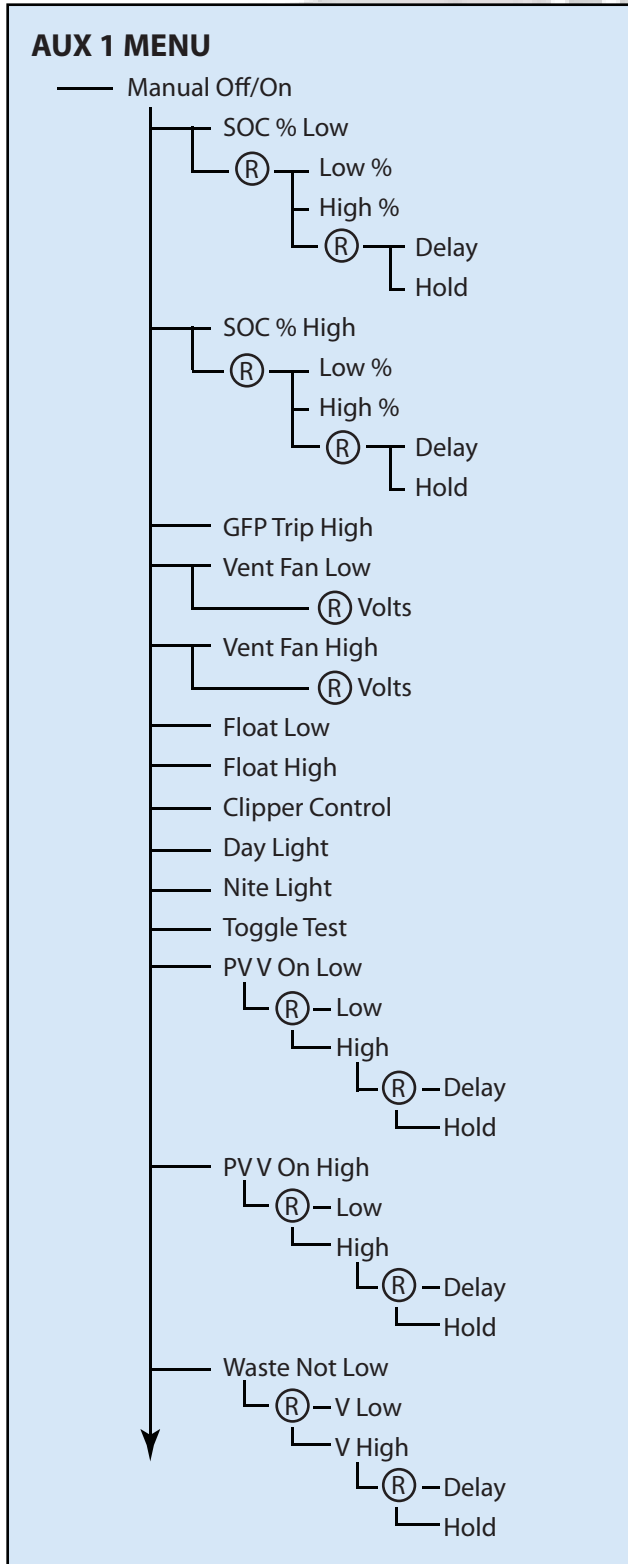

## Classic Menu Items Status, Charge, Mode, Aux, Misc, Logs, Tweaks, Temps and Net

(R) Symbolizes pushing the Right Soft Key

(L) Symbolizes pushing the Left Soft Key

**WARNING!** The Classic's USB port is NOT isolated from battery negative. This is typically only an issue on positive ground systems or systems with a tripped ground fault protection device. Care must be taken that a computer connected to the Classic's USB port is either isolated from ground and the Classic's negative or that the computer's USB negative is common with the Classic's negative and ground.

(R) Symbolizes pushing the Right Soft Key  
 (L) Symbolizes pushing the Left Soft Key