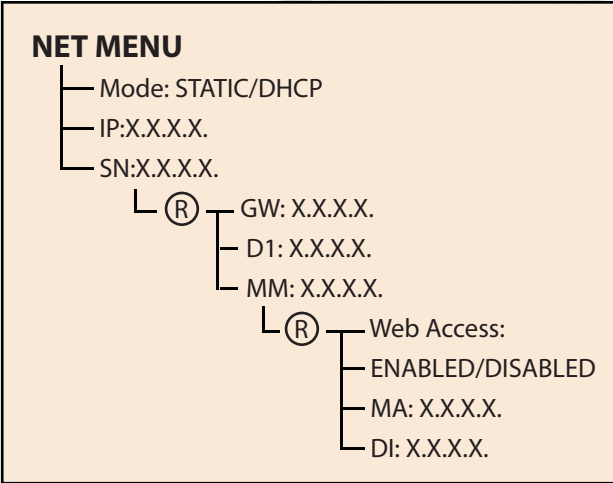

CLASSIC MENU MAP

MidNite Solar Inc.

- (R) Symbolizes pushing the Right Soft Key
- (L) Symbolizes pushing the Left Soft Key