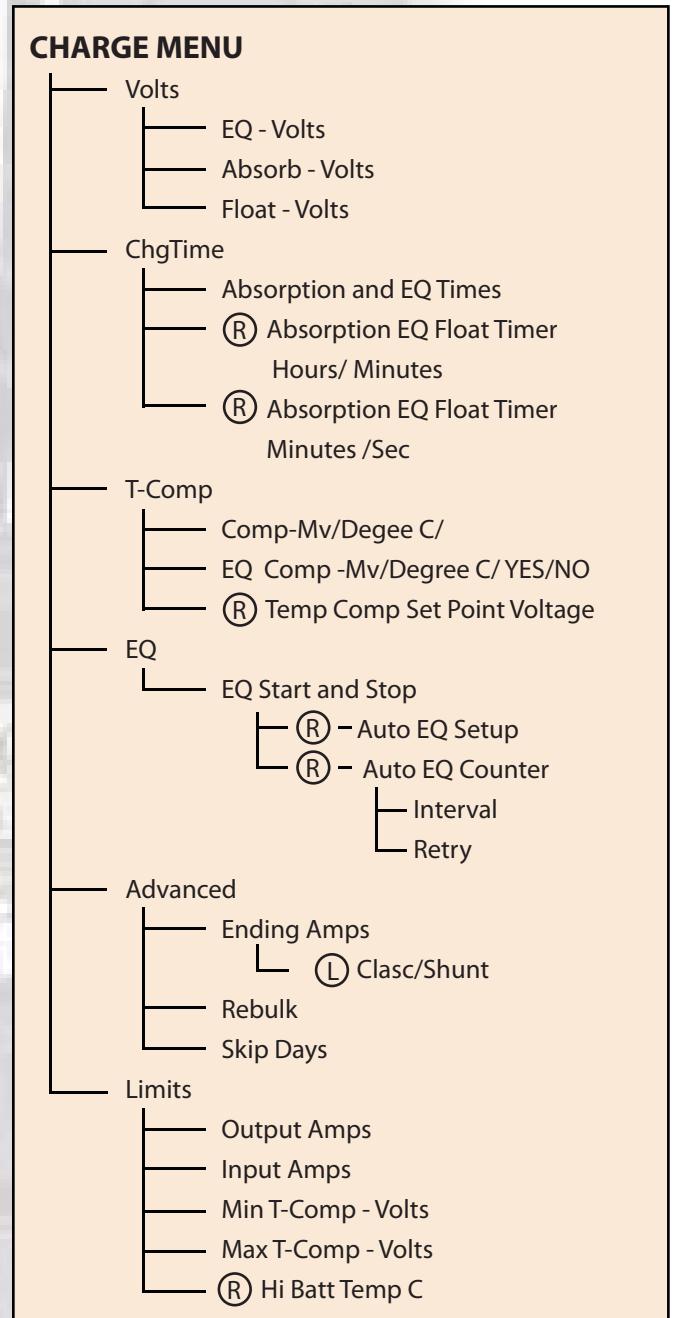

## Classic Menu Items Status, Charge, Mode, Aux, Misc, Logs, Tweaks, Temps and Net

(R) Symbolizes pushing the Right Soft Key

(L) Symbolizes pushing the Left Soft Key

**WARNING!** The Classic's USB port is NOT isolated from battery negative. This is typically only an issue on positive ground systems or systems with a tripped ground fault protection device. Care must be taken that a computer connected to the Classic's USB port is either isolated from ground and the Classic's negative or that the computer's USB negative is common with the Classic's negative and ground.

(R) Symbolizes pushing the Right Soft Key  
 (L) Symbolizes pushing the Left Soft Key