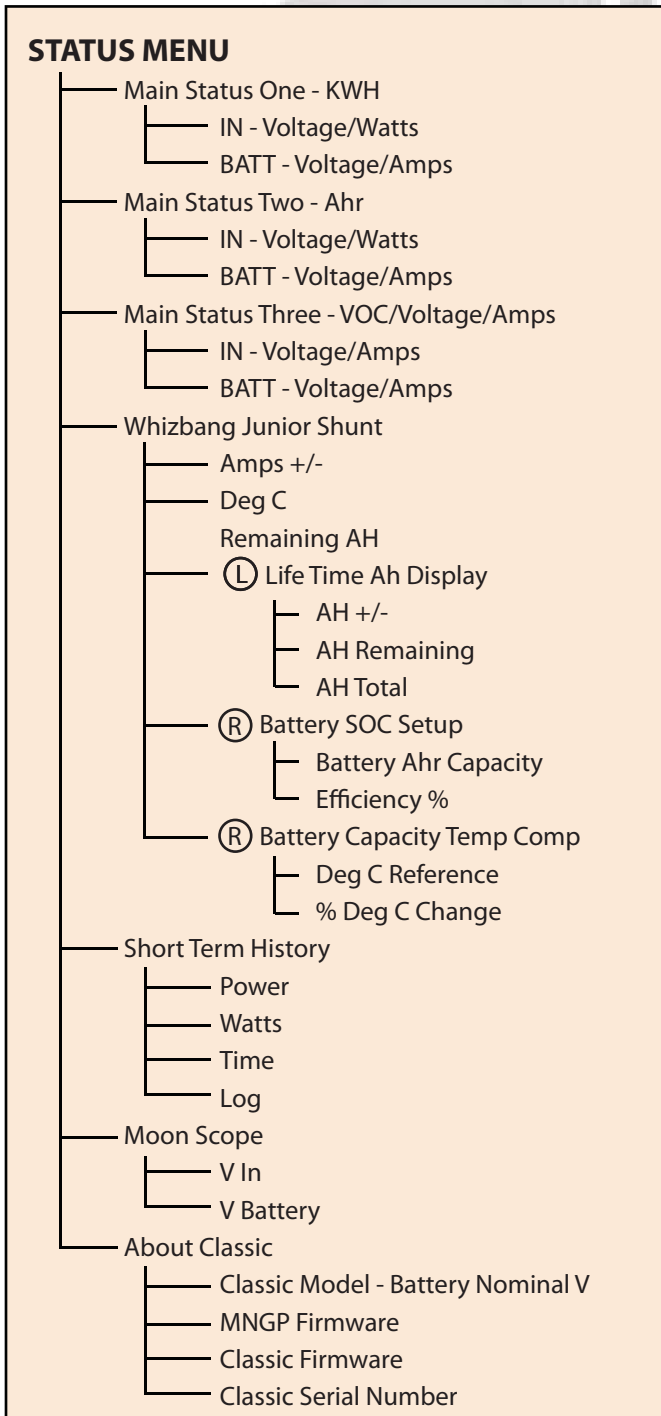

## Classic Menu Items Status, Charge, Mode, Aux, Misc, Logs, Tweaks, Temps and Net

(R) Symbolizes pushing the Right Soft Key

(L) Symbolizes pushing the Left Soft Key

**WARNING!** The Classic's USB port is NOT isolated from battery negative. This is typically only an issue on positive ground systems or systems with a tripped ground fault protection device. Care must be taken that a computer connected to the Classic's USB port is either isolated from ground and the Classic's negative or that the computer's USB negative is common with the Classic's negative and ground.

(R) Symbolizes pushing the Right Soft Key  
 (L) Symbolizes pushing the Left Soft Key