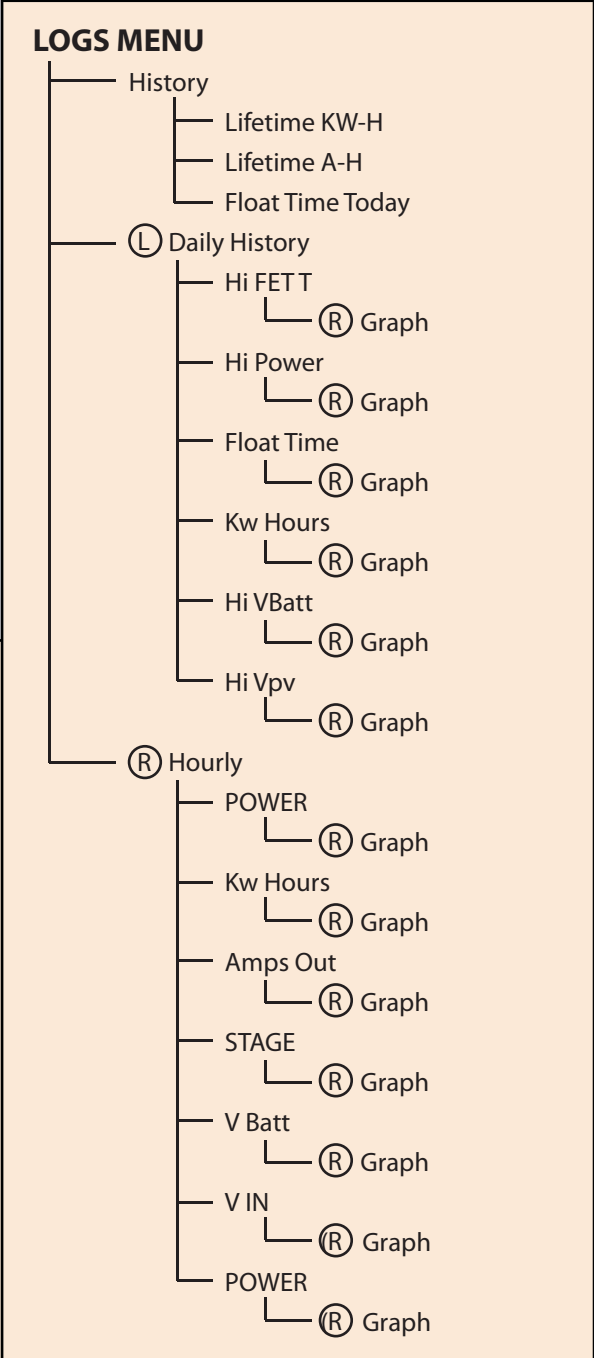

CLASSIC MENU MAP

MidNite Solar Inc.

- (R) Symbolizes pushing the Right Soft Key
- (L) Symbolizes pushing the Left Soft Key