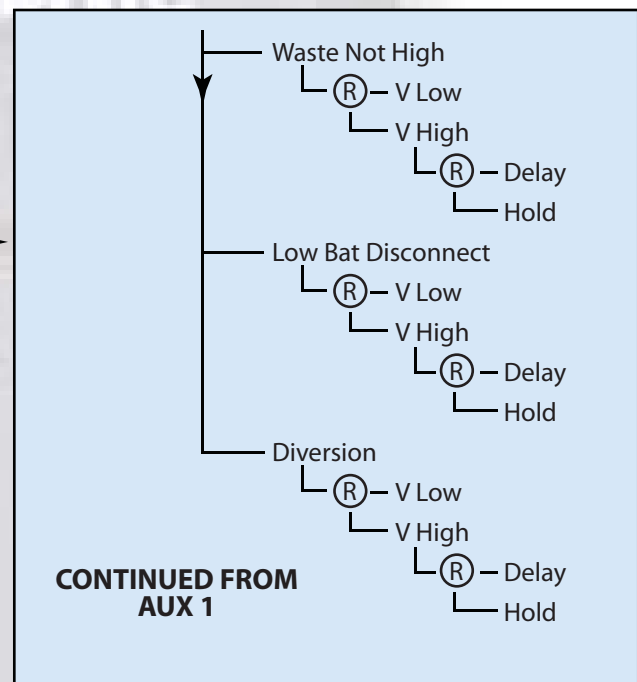

## Classic Menu Items Status, Charge, Mode, Aux, Misc, Logs, Tweaks, Temps and Net

(R) Symbolizes pushing the Right Soft Key

(L) Symbolizes pushing the Left Soft Key

**WARNING!** The Classic's USB port is NOT isolated from battery negative. This is typically only an issue on positive ground systems or systems with a tripped ground fault protection device. Care must be taken that a computer connected to the Classic's USB port is either isolated from ground and the Classic's negative or that the computer's USB negative is common with the Classic's negative and ground.

(R) Symbolizes pushing the Right Soft Key  
 (L) Symbolizes pushing the Left Soft Key