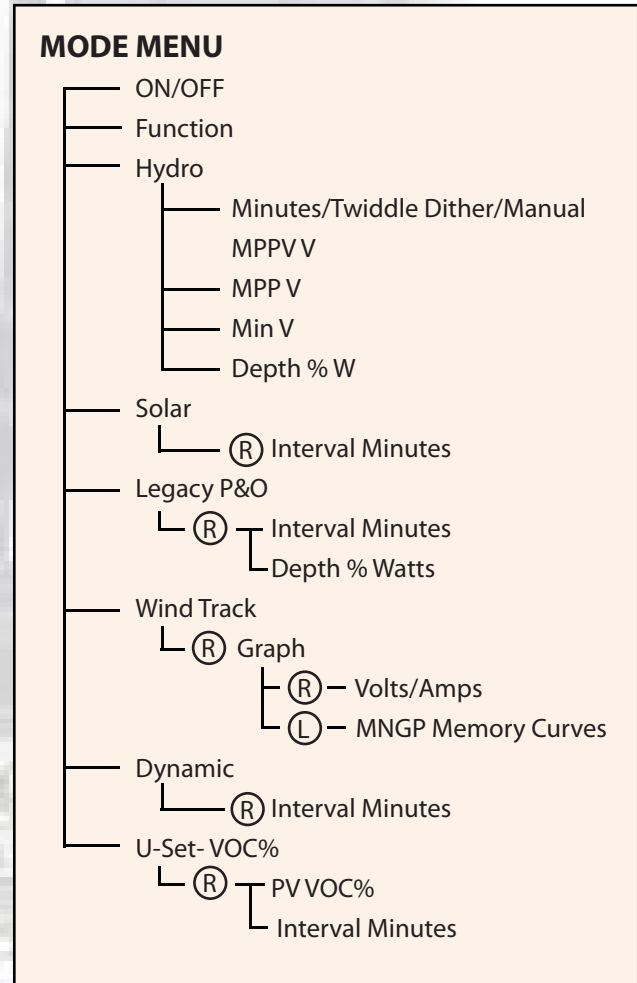

## Classic Menu Items Status, Charge, Mode, Aux, Misc, Logs, Tweaks, Temps and Net

(R) Symbolizes pushing the Right Soft Key

(L) Symbolizes pushing the Left Soft Key

**WARNING!** The Classic's USB port is NOT isolated from battery negative. This is typically only an issue on positive ground systems or systems with a tripped ground fault protection device. Care must be taken that a computer connected to the Classic's USB port is either isolated from ground and the Classic's negative or that the computer's USB negative is common with the Classic's negative and ground.

(R) Symbolizes pushing the Right Soft Key  
 (L) Symbolizes pushing the Left Soft Key