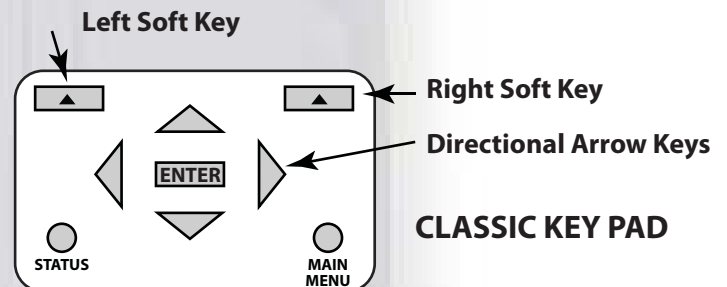

## Classic Menu Items Status, Charge, Mode, Aux, Misc, Logs, Tweaks, Temps and Net

(R) Symbolizes pushing the Right Soft Key

(L) Symbolizes pushing the Left Soft Key

**WARNING!** The Classic's USB port is NOT isolated from battery negative. This is typically only an issue on positive ground systems or systems with a tripped ground fault protection device. Care must be taken that a computer connected to the Classic's USB port is either isolated from ground and the Classic's negative or that the computer's USB negative is common with the Classic's negative and ground.

(R) Symbolizes pushing the Right Soft Key  
 (L) Symbolizes pushing the Left Soft Key