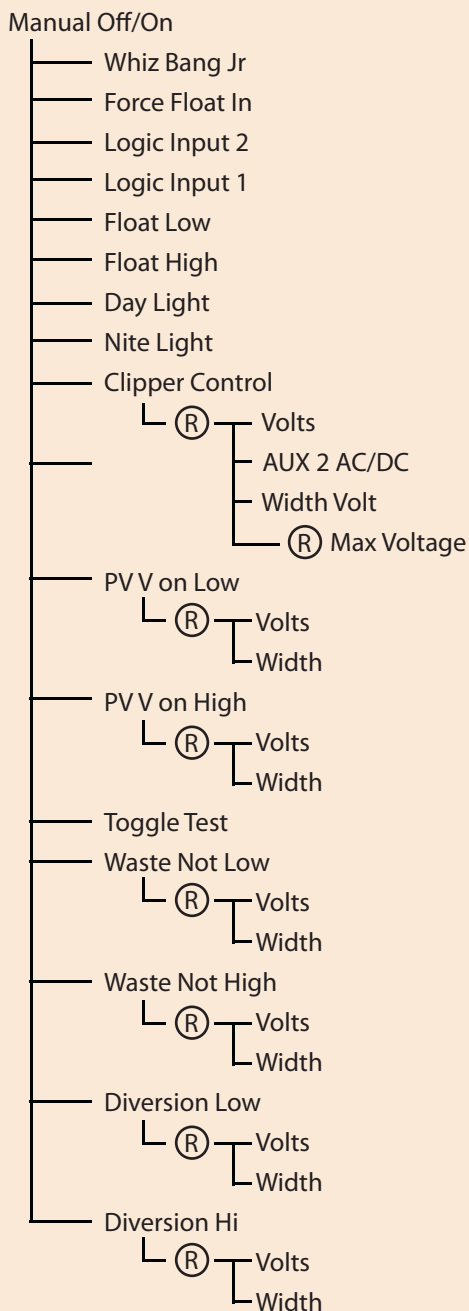

## Classic Menu Items Status, Charge, Mode, Aux, Misc, Logs, Tweaks, Temps and Net

(R) Symbolizes pushing the Right Soft Key

(L) Symbolizes pushing the Left Soft Key

**WARNING!** The Classic's USB port is NOT isolated from battery negative. This is typically only an issue on positive ground systems or systems with a tripped ground fault protection device. Care must be taken that a computer connected to the Classic's USB port is either isolated from ground and the Classic's negative or that the computer's USB negative is common with the Classic's negative and ground.

(R) Symbolizes pushing the Right Soft Key  
 (L) Symbolizes pushing the Left Soft Key

## AUX 2 MENU

(R) Symbolizes pushing the Right Soft Key

(L) Symbolizes pushing the Left Soft Key

[www.midnitesolar.com](http://www.midnitesolar.com)

17722 - 67th Ave NE Arlington, WA 98223

PH. 360-403-7207 Fax 360-691-6862