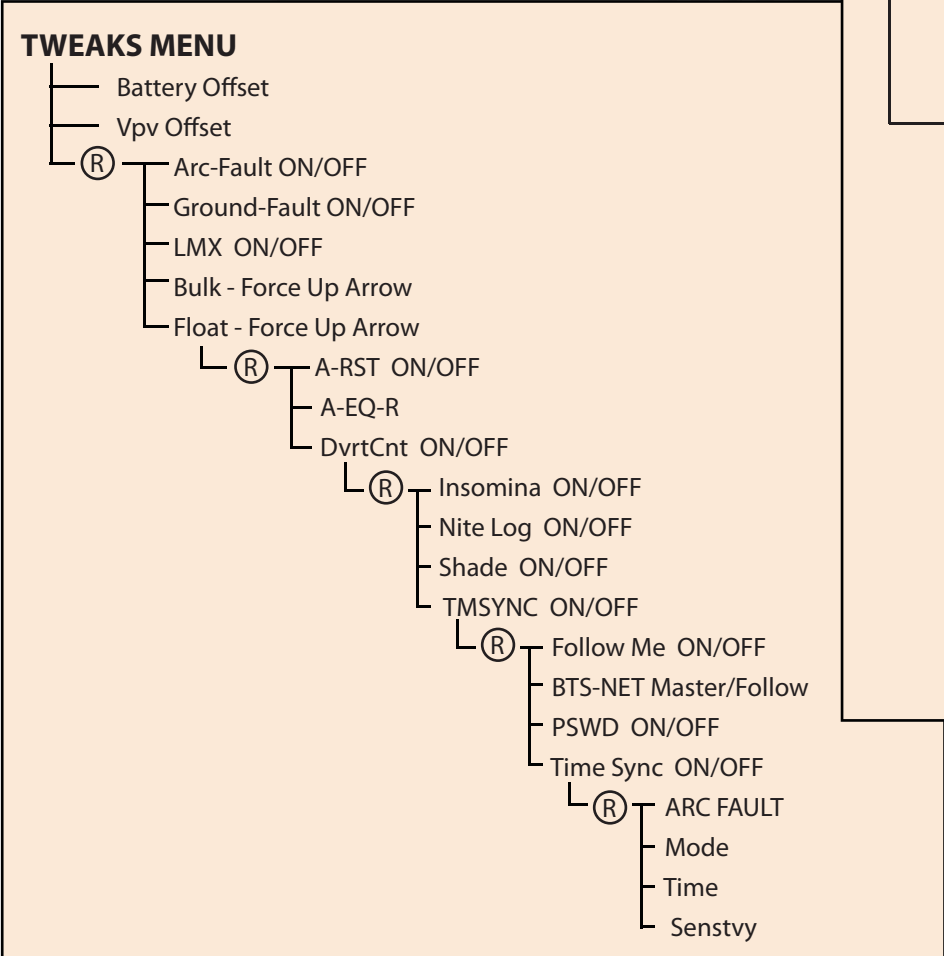

CLASSIC MENU MAP

MidNite Solar Inc.

- (R) Symbolizes pushing the Right Soft Key
- (L) Symbolizes pushing the Left Soft Key