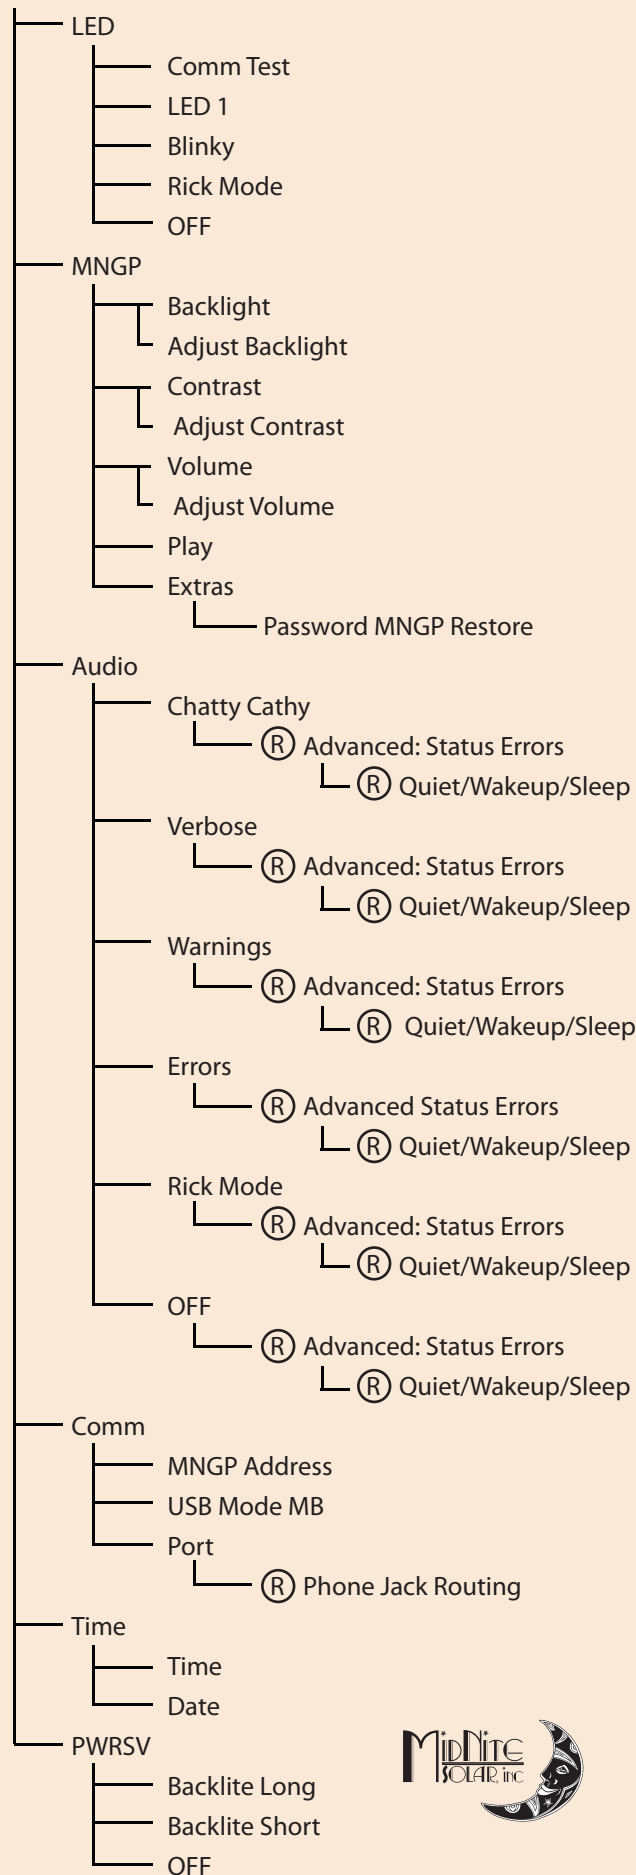

## Classic Menu Items Status, Charge, Mode, Aux, Misc, Logs, Tweaks, Temps and Net

(R) Symbolizes pushing the Right Soft Key

(L) Symbolizes pushing the Left Soft Key

**WARNING!** The Classic's USB port is NOT isolated from battery negative. This is typically only an issue on positive ground systems or systems with a tripped ground fault protection device. Care must be taken that a computer connected to the Classic's USB port is either isolated from ground and the Classic's negative or that the computer's USB negative is common with the Classic's negative and ground.

(R) Symbolizes pushing the Right Soft Key  
 (L) Symbolizes pushing the Left Soft Key

## AUX 2 MENU

(R) Symbolizes pushing the Right Soft Key

(L) Symbolizes pushing the Left Soft Key

[www.midnitesolar.com](http://www.midnitesolar.com)

17722 - 67th Ave NE Arlington, WA 98223

PH. 360-403-7207 Fax 360-691-6862

## MISC MENU