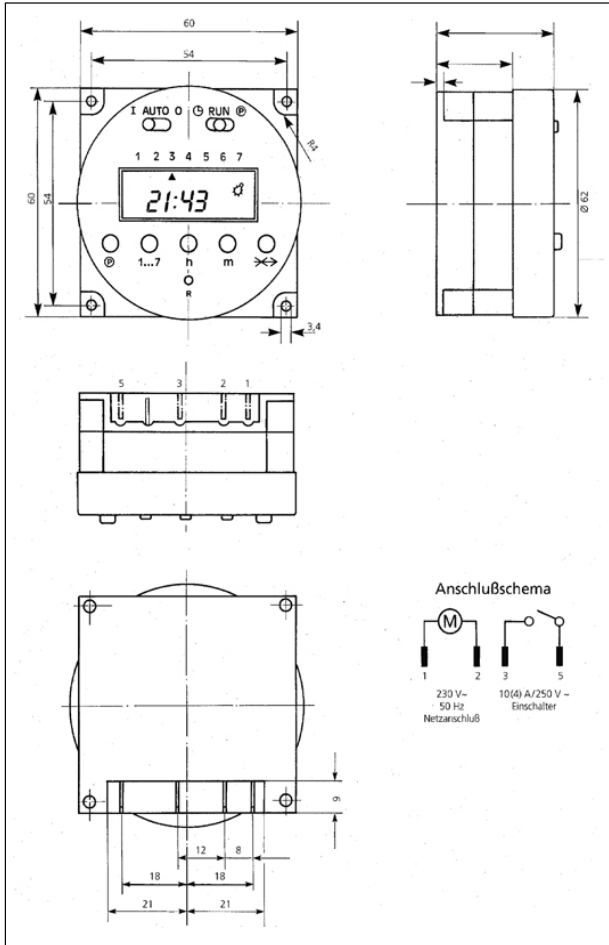

24 HOUR & 7 DAY TIMESWITCH

Series 884 • Digital Timeswitch 1 Channel

Technical Data

Operating voltages:
120 VAC, 50/60 Hz
240 VAC, 50/60 Hz
24 VAC, 50/60 Hz
12 VDC
24 VDC

Rated Power:
3.5 VA

Switching:
SPST
SPDT

Connections:
6.3 x 0.8mm tab terminals
(complies with DIN 46244)

Switch rating:
16 Amps @ 45°C
10 Amps @ 55°C

Operating Temperature Range
14°F (-10°C) to 131°F (55°C)

Setting Options

- Time of day
- Single day
- Repeat programs for daily recurring switching times
- 1-2-3-4-5 (Monday through Friday)
- 1-2-3-4-5-6 (Monday through Saturday)
- 1-2-3-4-5-6-7 (Monday through Sunday)
- 6-7 (Saturday and Sunday)
- Skip function (⌘) for skipping all the switching programs for the next calendar day
- Reset function for clearing the whole switching program

Mounting

- Terminal orientation: top, bottom
- Mounting accessories available

Approvals

UL
CSA Pending
VDE (@240 VAC)

DIEHLControls

BORG GENERAL CONTROLS LLC.
1386 Jarvis Avenue
Elk Grove Village, IL 60007

800/338-1260 F: 847/640-7934

©2003 Borg General Controls LLC.

Printed in U.S.A.