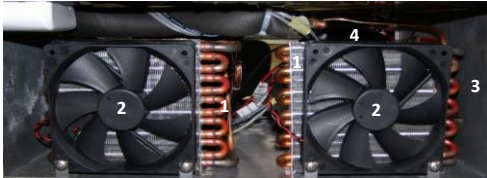

Complete Unit View

**Nova Kool RFU 6406 DC Option
Freezer Drawer, Dual Compressor Model
Base Parts List**

Front View

Back View

Base

- 1) Air Cooled Condenser (2)
- 2) Fan 12 (2)
- 3) Base 73 c/w screws
- 4) bd3.5f Compressor c/w rubber feet (4), compressor clip (4) x 2
- 5) Fridge Drier (2)
- 6) DC Power Module
- 7) Grill 64 (shown in complete unit image above)