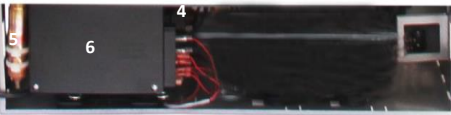

**Nova Kool RFU 6406 DC Option
Freezer Drawer, Dual Compressor Model
Base Parts List**

Base

1) Air Cooled Condenser (2)
2) Fan 12 (2)
3) Base 73 c/w screws
4) bd3.5f Compressor c/w rubber feet (4), compressor clip (4) x 2
5) Fridge Drier (2)
6) DC Power Module
7) Grill 64 (shown in complete unit image above)

black resistor=medium speed, red resistor=high speed

**Nova Kool RFU 6400 DC Option
Freezer Drawer, Single Compressor Model
Base Parts List**

Base

1) Air Cooled Condenser
2) Fan 12
3) Base 73 c/w screws
4) bd3.5f Compressor c/w rubber feet (4), compressor clip (4)
5) Fridge Drier
6) DC Power Module

black resistor=medium speed, red resistor=high speed

Front View