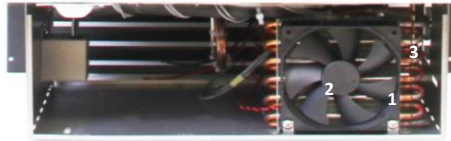

**Nova Kool RFU 6406 DC Option
Freezer Drawer, Dual Compressor Model
Base Parts List**

Base

1) Air Cooled Condenser (2)
2) Fan 12 (2)
3) Base 73 c/w screws
4) bd3.5f Compressor c/w rubber feet (4), compressor clip (4) x 2
5) Fridge Drier (2)
6) DC Power Module
7) Grill 64 (shown in complete unit image above)

black resistor=medium speed, red resistor=high speed

**Nova Kool RFU 6400 DC Option
Freezer Drawer, Single Compressor Model
Base Parts List**

Base

1) Air Cooled Condenser
2) Fan 12
3) Base 73 c/w screws
4) bd3.5f Compressor c/w rubber feet (4), compressor clip (4)
5) Fridge Drier
6) DC Power Module

black resistor=medium speed, red resistor=high speed

Front View