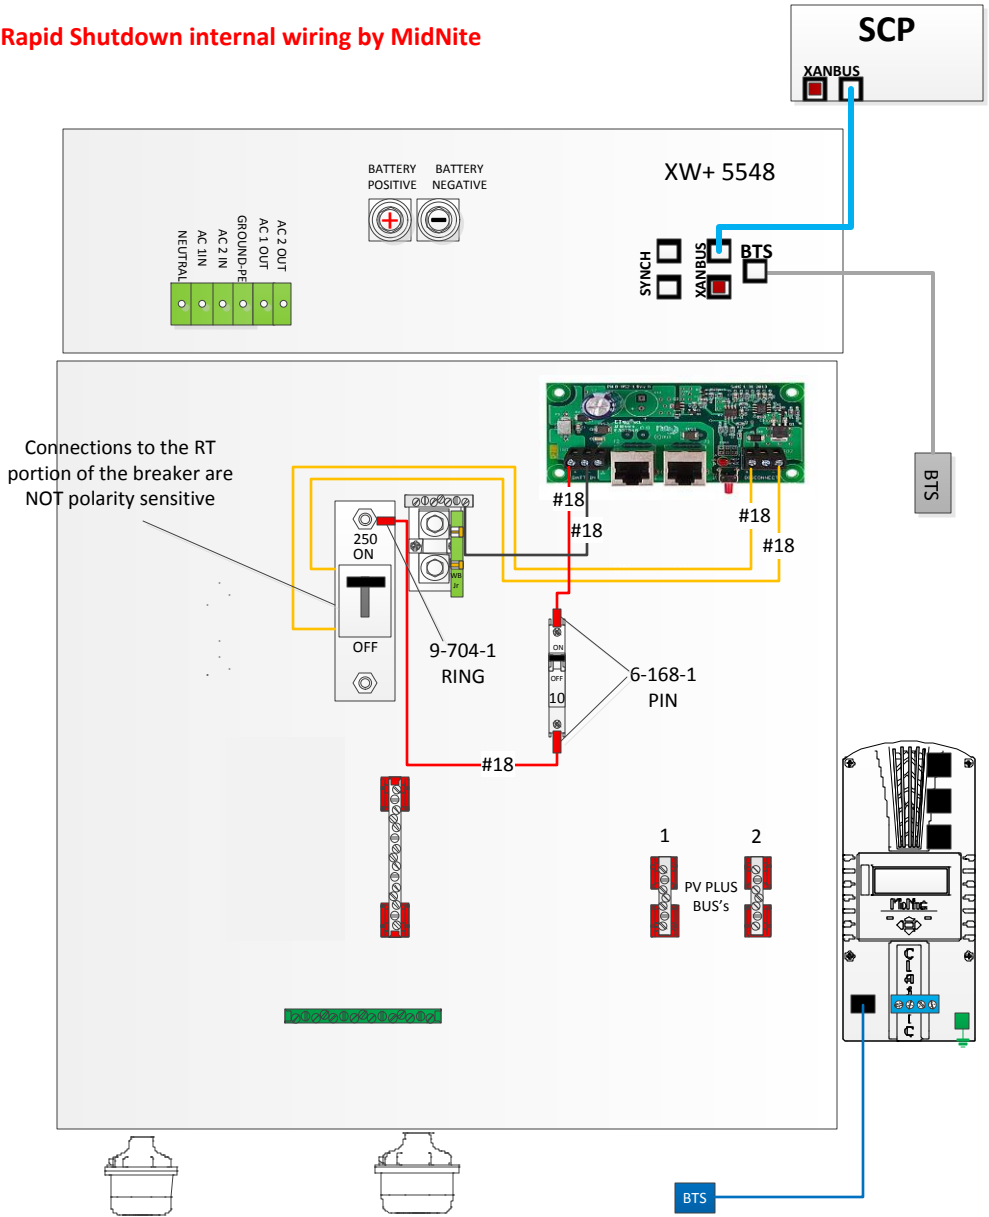

MNXWP5548or6848 WITH 1 CLASSIC

MidNite Installed AC wiring

MidNite Installed DC wiring

	BATT BREAKER	PV BREAKER	PV WIRE
CL150	MNEDC100	MNEDC70	#4 AWG
CL200	MNEDC80	MNEDC60-300	#6 AWG
CL250	MNEDC70	MNEDC60-300	#6 AWG

Rapid Shutdown internal wiring by MidNite

Customer Installed AC Wiring

To Ground rod, unless AC system has a ground rod in the Main utility Panel already.

Customer Installed DC wiring