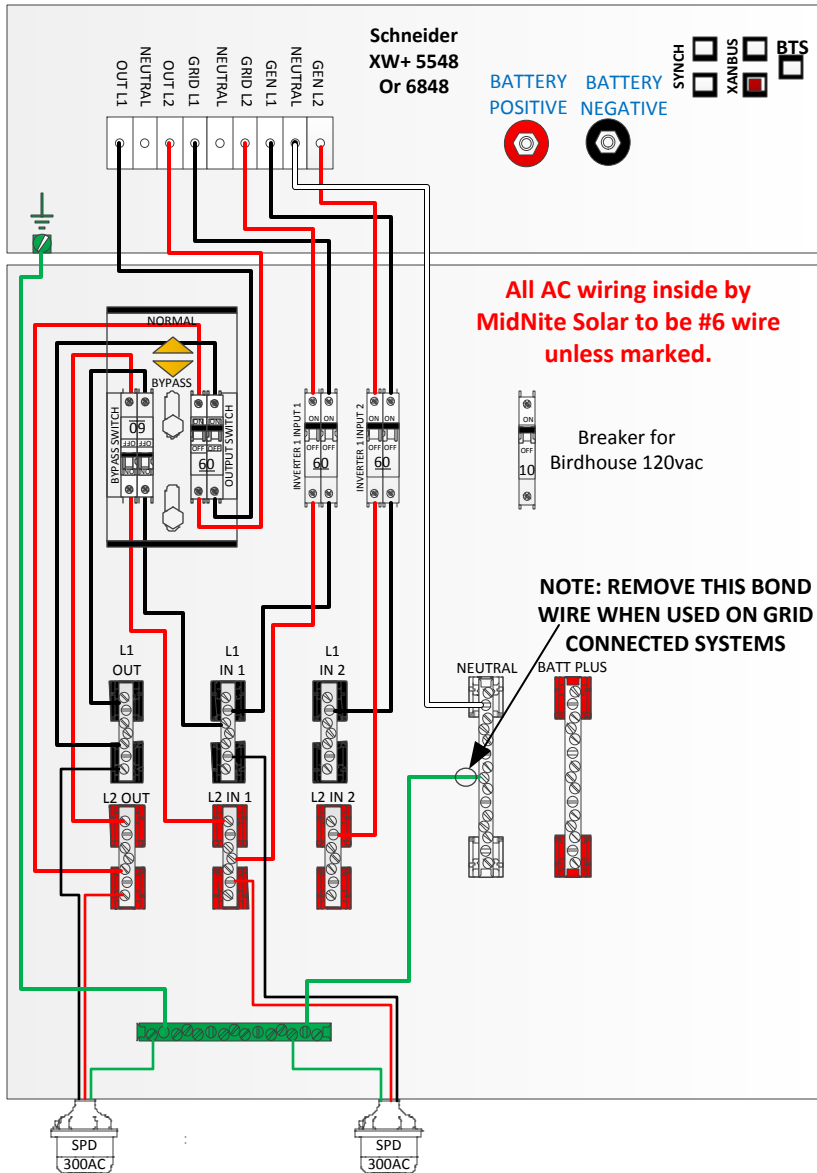

MNXWP5548or6848 WITH 1 CLASSIC

MidNite Installed AC wiring

MidNite Installed DC wiring

	BATT BREAKER	PV BREAKER	PV WIRE
CL150	MNEDC100	MNEDC70	#4 AWG
CL200	MNEDC80	MNEDC60-300	#6 AWG
CL250	MNEDC70	MNEDC60-300	#6 AWG

Rapid Shutdown internal wiring by MidNite

Customer Installed AC Wiring

To Ground rod, unless AC system has a ground rod in the Main utility Panel already.

Customer Installed DC wiring