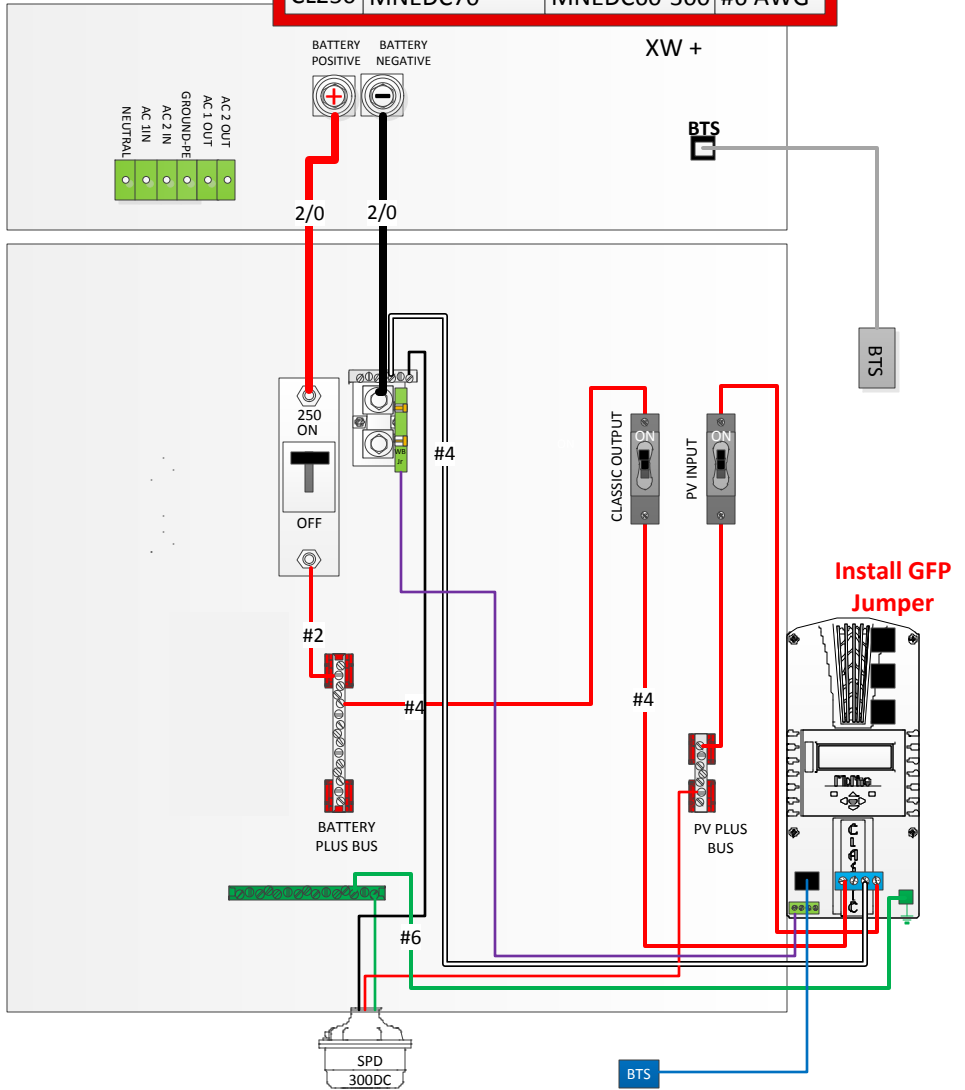

MNXWP5548or6848 WITH 1 CLASSIC

MidNite Installed AC wiring

MidNite Installed DC wiring

	BATT BREAKER	PV BREAKER	PV WIRE
CL150	MNEDC100	MNEDC70	#4 AWG
CL200	MNEDC80	MNEDC60-300	#6 AWG
CL250	MNEDC70	MNEDC60-300	#6 AWG

Rapid Shutdown internal wiring by MidNite

Customer Installed AC Wiring

To Ground rod, unless AC system has a ground rod in the Main utility Panel already.

Customer Installed DC wiring