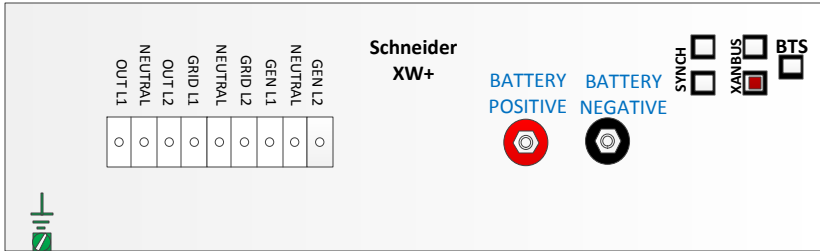

MNXWP5548or6848 WITH 1 CLASSIC

MidNite Installed AC wiring

MidNite Installed DC wiring

	BATT BREAKER	PV BREAKER	PV WIRE
CL150	MNEDC100	MNEDC70	#4 AWG
CL200	MNEDC80	MNEDC60-300	#6 AWG
CL250	MNEDC70	MNEDC60-300	#6 AWG

Rapid Shutdown internal wiring by MidNite

Customer Installed AC Wiring

To Ground rod, unless AC system has a ground rod in the Main utility Panel already.

Customer Installed DC wiring