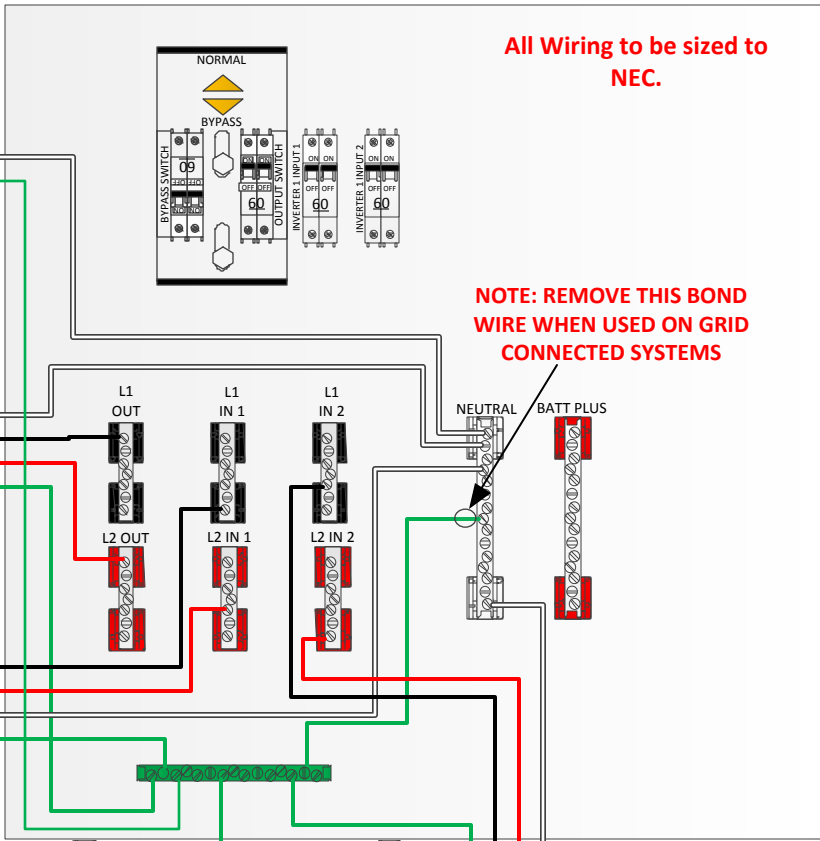

MNXWP5548or6848 WITH 1 CLASSIC

MidNite Installed AC wiring

MidNite Installed DC wiring

	BATT BREAKER	PV BREAKER	PV WIRE
CL150	MNEDC100	MNEDC70	#4 AWG
CL200	MNEDC80	MNEDC60-300	#6 AWG
CL250	MNEDC70	MNEDC60-300	#6 AWG

Rapid Shutdown internal wiring by MidNite

Customer Installed AC Wiring

To Ground rod, unless AC system has a ground rod in the Main utility Panel already.

Customer Installed DC wiring