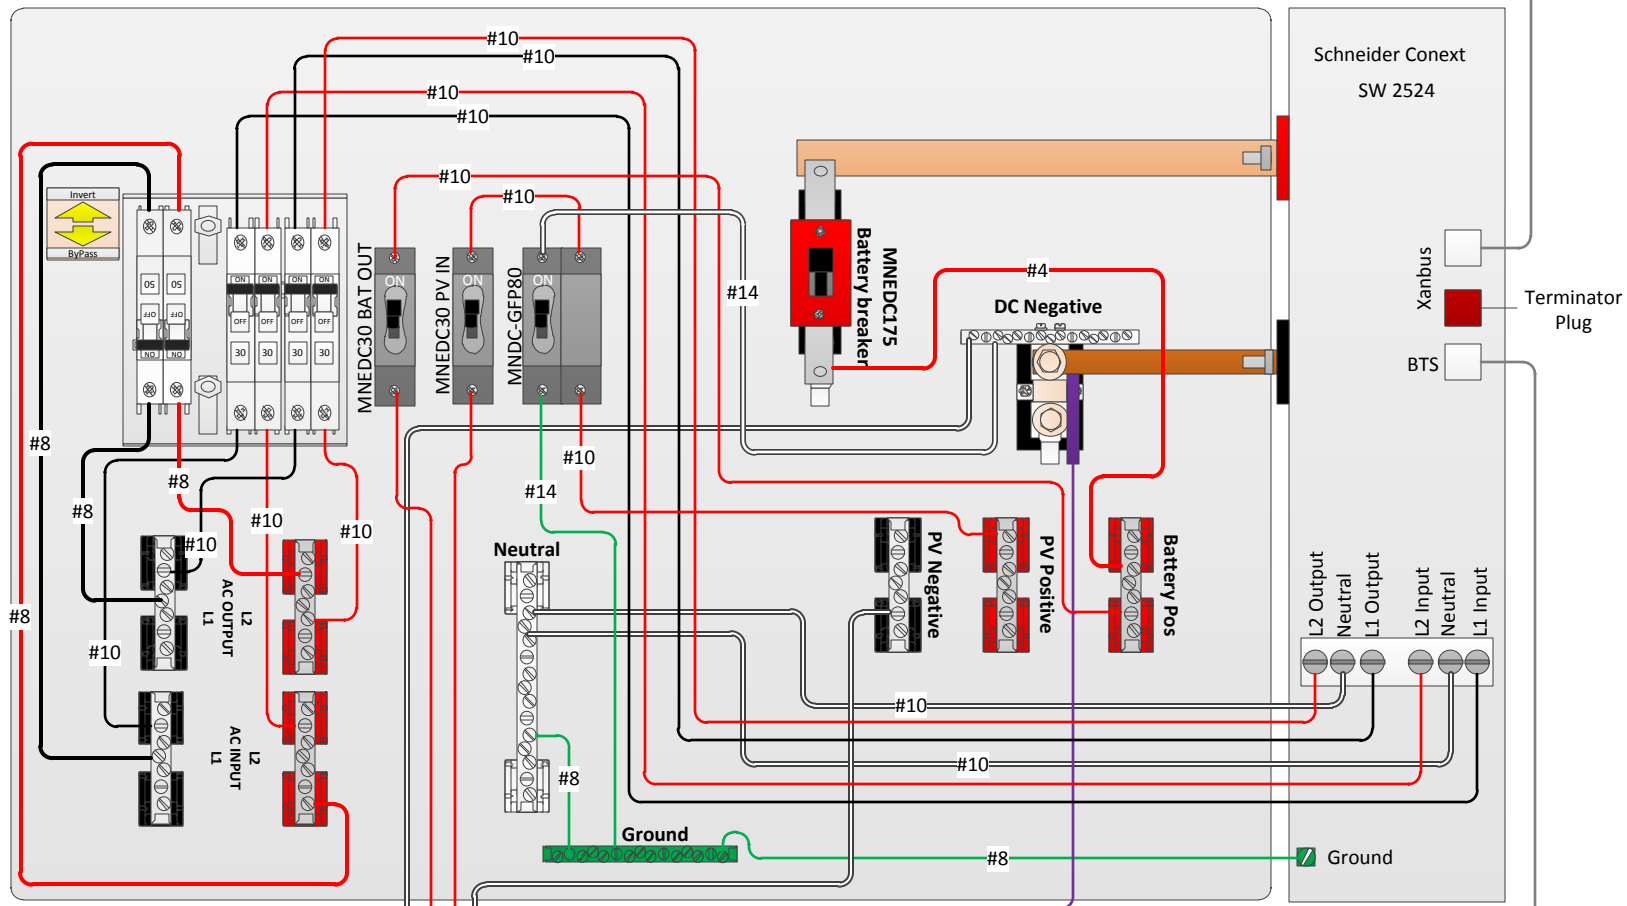

Schneider SW with KID

SCHNEIDER
SCP
Xanbus

Terminator
Plug

Schneider Conext
SW 2524

#10 UL1015 wire style

**FRONT VIEW SO WHEN
WIRING THIS WILL BE A
MIRROR IMAGE OF THIS
TERMINAL BLOCK!**