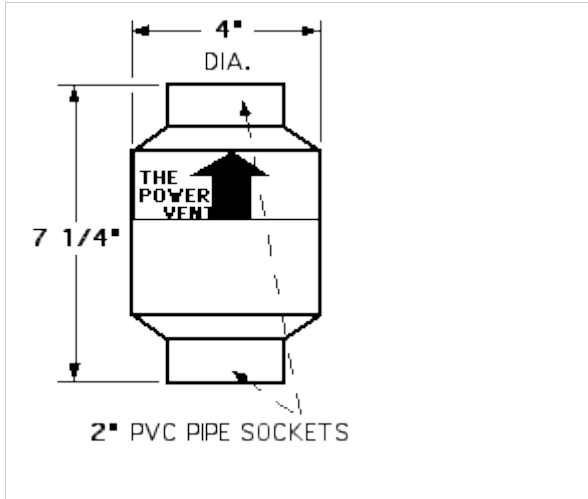

Specifications

12 & 24 Volt Power Vent

Shipping Weight: 3 Lbs.
Size: 4" Dia. x 7.25"
Power consumption: 3 watts or less
Voltage: 12 or 24 VDC
Air volume: 6 cfm with 360° maximum change of direction

48 Volt Power Vent

Shipping Weight: 4 Lbs.
Size: 4" Dia. x 10"
Power consumption: 6 watts or less
Voltage: 48 VDC
Air volume: 8 cfm with 360° maximum change of direction