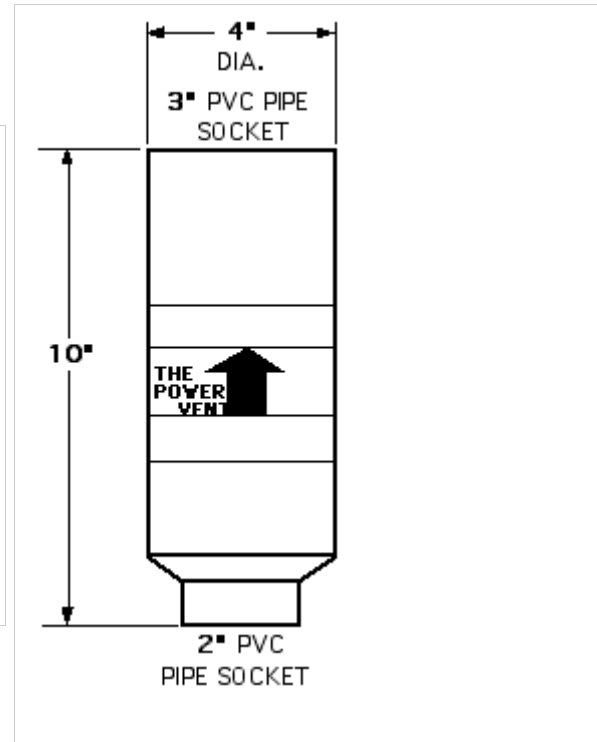

Specifications

12 & 24 Volt Power Vent

Shipping Weight: 3 Lbs.
Size: 4" Dia. x 7.25"
Power consumption: 3 watts or less
Voltage: 12 or 24 VDC
Air volume: 6 cfm with 360° maximum change of direction

48 Volt Power Vent

Shipping Weight: 4 Lbs.
Size: 4" Dia. x 10"
Power consumption: 6 watts or less
Voltage: 48 VDC
Air volume: 8 cfm with 360° maximum change of direction